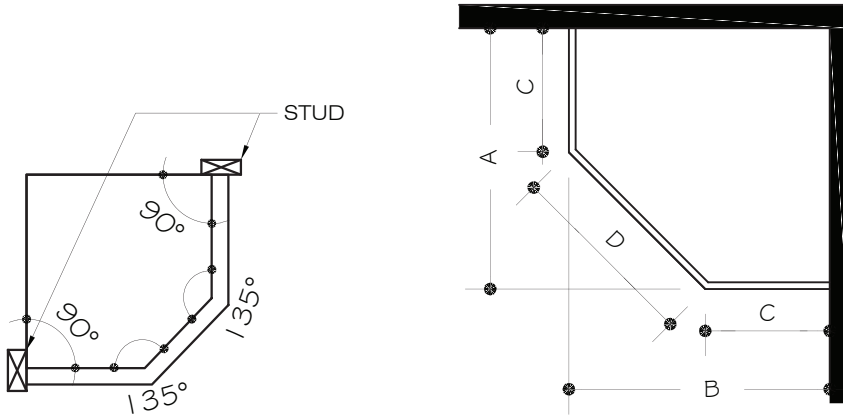

VIGO Verona Frameless Neo-Angle Shower Enclosure

VG06061

PRODUCT FEATURES

- MagnaLock™ Technology ensures door stays closed to prevent leaks
- Hinged door swings outward for walk-in shower entry
- Frameless neo-angle shower enclosure with 135° corners
- Left or right-side opening provides versatility for various bathroom floorplans
- All VIGO shower enclosures are backed by a Limited Lifetime Warranty

**Color swatches intended for reference only.

VIGO Verona Frameless Neo-Angle Shower Enclosure

VG06061

MEASUREMENTS

* - GLASS AND HARDWARE ONLY (FULLY INSTALLED)

MODEL	DIM. "A"	DIM. "B"	DIM. "C"	DIM. "D"	HEIGHT	#4- SIDE GLASS PANEL (97001)	#5- SIDE GLASS PANEL (97006)	#13- DOOR (97007)	DOOR OPENING WIDTH
42 X 42	40"	40"	21 1/8"	27"	73 3/8"	20 1/2"x71 5/8"	20 1/4"x71 5/8"	25 7/8"x70 3/8"	26 1/4"
40 X 40	38 1/8"	38 1/8"	20 1/8"	25 5/8"	73 3/8"	19 1/2"x71 5/8"	19 1/4"x71 5/8"	24 1/2"x70 3/8"	24 7/8"
38 X 38	36 1/8"	36 1/8"	18 1/8"	25 5/8"	73 3/8"	17 1/2"x71 5/8"	17 1/4"x71 5/8"	24 1/2"x70 3/8"	24 7/8"
36 X 36	34 1/8"	34 1/8"	16 1/8"	25 5/8"	73 3/8"	15 1/2"x71 5/8"	15 1/4"x71 5/8"	24 1/2"x70 3/8"	24 7/8"

A, B, C & D DIMENSIONS WERE MEASURED AFTER SHOWER ENCLOSURE WAS COMPLETELY INSTALLED

LEFT DOOR INSTALLATION

RIGHT DOOR INSTALLATION