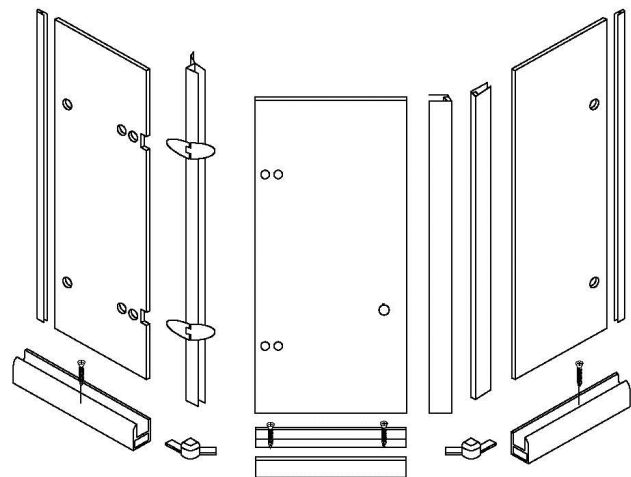

VIGO Verona Frameless Neo-Angle Shower Enclosure

VG06061

PRODUCT FEATURES

- MagnaLock™ Technology ensures door stays closed to prevent leaks
- Hinged door swings outward for walk-in shower entry
- Frameless neo-angle shower enclosure with 135° corners
- Left or right-side opening provides versatility for various bathroom floorplans
- All VIGO shower enclosures are backed by a Limited Lifetime Warranty

**Color swatches intended for reference only.

VIGO Verona Frameless Neo-Angle Shower Enclosure

VG06061

MEASUREMENTS

* - GLASS AND HARDWARE ONLY (FULLY INSTALLED)

MODEL	DIM. "A"	DIM. "B"	DIM. "C"	DIM. "D"	HEIGHT	#4- SIDE GLASS PANEL (97001)	#5- SIDE GLASS PANEL (97006)	#13- DOOR (97007)	DOOR OPENING WIDTH
42 X 42	40"	40"	21 1/8"	27"	73 3/8"	20 1/2"x71 5/8"	20 1/4"x71 5/8"	25 7/8"x70 3/8"	26 1/4"
40 X 40	38 1/8"	38 1/8"	20 1/8"	25 5/8"	73 3/8"	19 1/2"x71 5/8"	19 1/4"x71 5/8"	24 1/2"x70 3/8"	24 7/8"
38 X 38	36 1/8"	36 1/8"	18 1/8"	25 5/8"	73 3/8"	17 1/2"x71 5/8"	17 1/4"x71 5/8"	24 1/2"x70 3/8"	24 7/8"
36 X 36	34 1/8"	34 1/8"	16 1/8"	25 5/8"	73 3/8"	15 1/2"x71 5/8"	15 1/4"x71 5/8"	24 1/2"x70 3/8"	24 7/8"

A, B, C & D DIMENSIONS WERE MEASURED AFTER SHOWER ENCLOSURE WAS COMPLETELY INSTALLED

LEFT DOOR INSTALLATION

RIGHT DOOR INSTALLATION