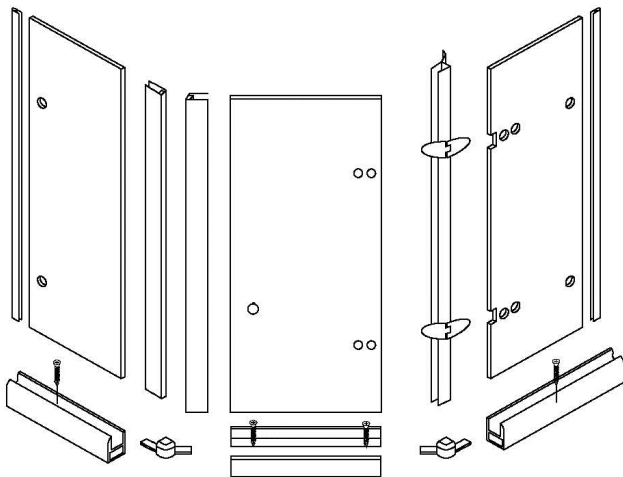

VIGO Verona Frameless Neo-Angle Shower Enclosure

VG06061

PRODUCT FEATURES

- MagnaLock™ Technology ensures door stays closed to prevent leaks
- Hinged door swings outward for walk-in shower entry
- Frameless neo-angle shower enclosure with 135° corners
- Left or right-side opening provides versatility for various bathroom floorplans
- All VIGO shower enclosures are backed by a Limited Lifetime Warranty

**Color swatches intended for reference only.

VIGO Verona Frameless Neo-Angle Shower Enclosure

VG06061

MEASUREMENTS

* - GLASS AND HARDWARE ONLY (FULLY INSTALLED)

MODEL	DIM. "A"	DIM. "B"	DIM. "C"	DIM. "D"	HEIGHT	#4- SIDE GLASS PANEL (97001)	#5- SIDE GLASS PANEL (97006)	#13- DOOR (97007)	DOOR OPENING WIDTH
42 X 42	40"	40"	21 1/8"	27"	73 3/8"	20 1/2"x71 5/8"	20 1/4"x71 5/8"	25 7/8"x70 3/8"	26 1/4"
40 X 40	38 1/8"	38 1/8"	20 1/8"	25 5/8"	73 3/8"	19 1/2"x71 5/8"	19 1/4"x71 5/8"	24 1/2"x70 3/8"	24 7/8"
38 X 38	36 1/8"	36 1/8"	18 1/8"	25 5/8"	73 3/8"	17 1/2"x71 5/8"	17 1/4"x71 5/8"	24 1/2"x70 3/8"	24 7/8"
36 X 36	34 1/8"	34 1/8"	16 1/8"	25 5/8"	73 3/8"	15 1/2"x71 5/8"	15 1/4"x71 5/8"	24 1/2"x70 3/8"	24 7/8"

A, B, C & D DIMENSIONS WERE MEASURED AFTER SHOWER ENCLOSURE WAS COMPLETELY INSTALLED

LEFT DOOR INSTALLATION

RIGHT DOOR INSTALLATION