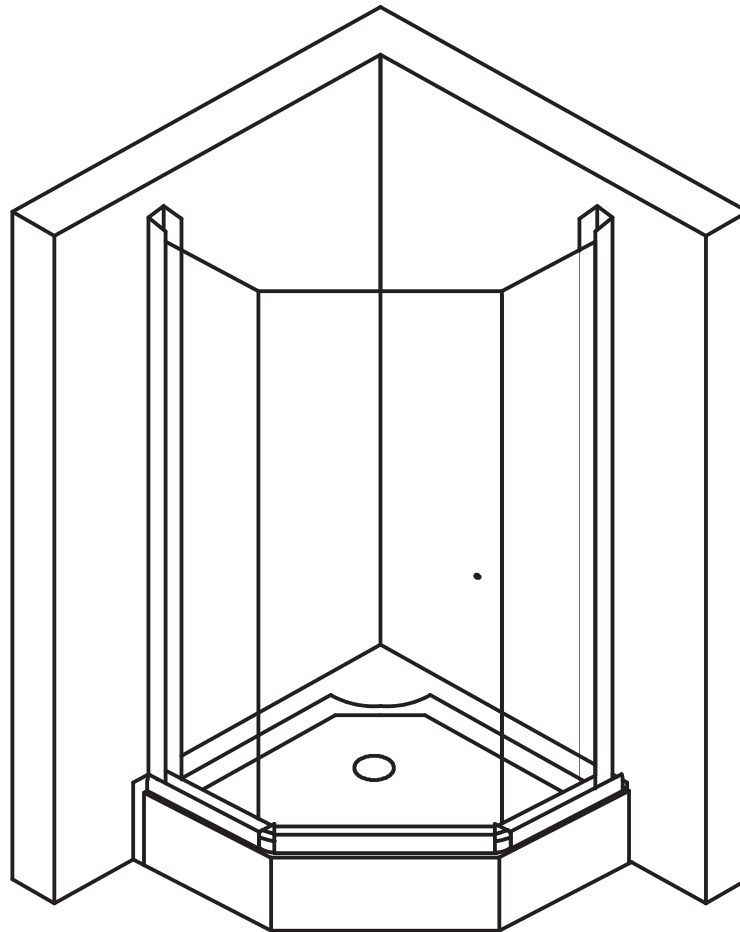

VIGO Verona Frameless Neo-Angle Shower Enclosure

VG06061

PRODUCT FEATURES

- MagnaLock™ Technology ensures door stays closed to prevent leaks
- Hinged door swings outward for walk-in shower entry
- Frameless neo-angle shower enclosure with 135° corners
- Left or right-side opening provides versatility for various bathroom floorplans
- All VIGO shower enclosures are backed by a Limited Lifetime Warranty

**Color swatches intended for reference only.

VIGO Verona Frameless Neo-Angle Shower Enclosure

VG06061

MEASUREMENTS

* - GLASS AND HARDWARE ONLY (FULLY INSTALLED)

MODEL	DIM. "A"	DIM. "B"	DIM. "C"	DIM. "D"	HEIGHT	#4- SIDE GLASS PANEL (97001)	#5- SIDE GLASS PANEL (97006)	#13- DOOR (97007)	DOOR OPENING WIDTH
42 X 42	40"	40"	21 1/8"	27"	73 3/8"	20 1/2"x71 5/8"	20 1/4"x71 5/8"	25 7/8"x70 3/8"	26 1/4"
40 X 40	38 1/8"	38 1/8"	20 1/8"	25 5/8"	73 3/8"	19 1/2"x71 5/8"	19 1/4"x71 5/8"	24 1/2"x70 3/8"	24 7/8"
38 X 38	36 1/8"	36 1/8"	18 1/8"	25 5/8"	73 3/8"	17 1/2"x71 5/8"	17 1/4"x71 5/8"	24 1/2"x70 3/8"	24 7/8"
36 X 36	34 1/8"	34 1/8"	16 1/8"	25 5/8"	73 3/8"	15 1/2"x71 5/8"	15 1/4"x71 5/8"	24 1/2"x70 3/8"	24 7/8"

A, B, C & D DIMENSIONS WERE MEASURED AFTER SHOWER ENCLOSURE WAS COMPLETELY INSTALLED

LEFT DOOR INSTALLATION

RIGHT DOOR INSTALLATION